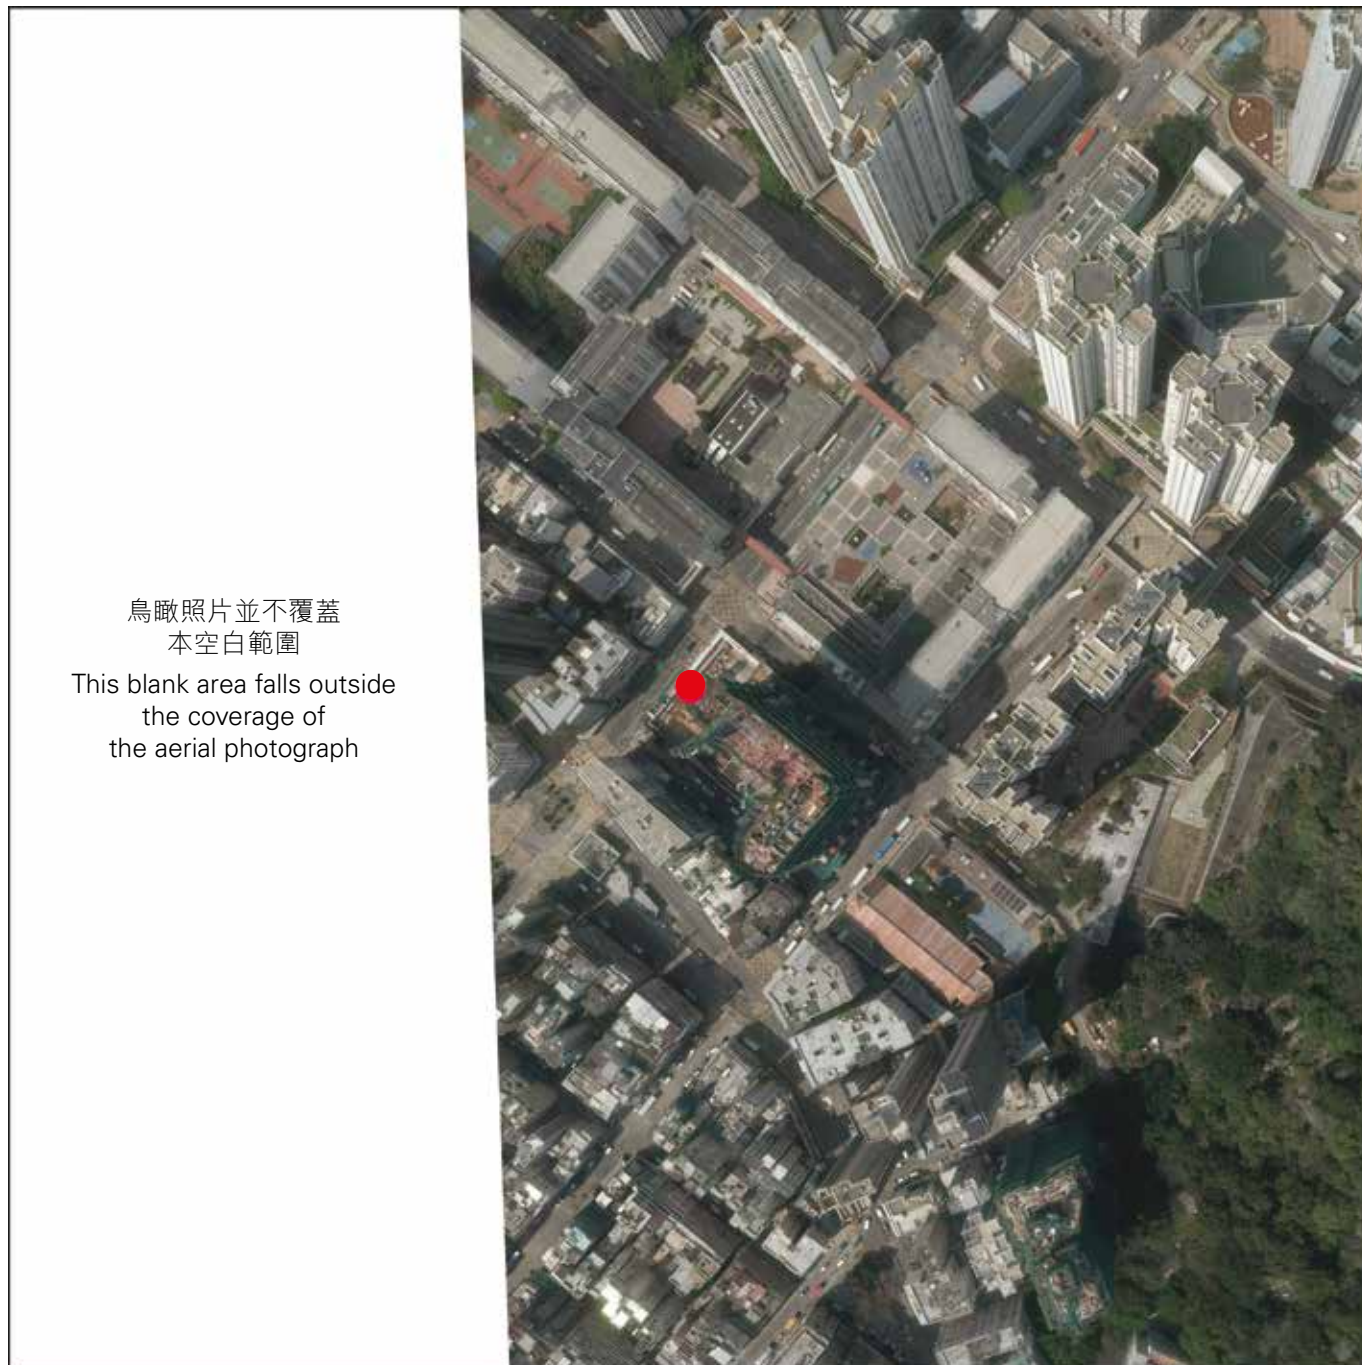

7 期數的鳥瞰照片 AERIAL PHOTOGRAPH OF THE PHASE

鳥瞰照片並不覆蓋
本空白範圍

This blank area falls outside
the coverage of
the aerial photograph

● 期數的位置
Location of the Phase

摘錄自地政總署測繪處於2024年3月20日在深水埗2,000呎飛行高度拍攝之鳥瞰照片，照片編號為E222052C。

Adopted from part of the aerial photograph taken by the Survey and Mapping Office of the Lands Department at a flying height of 2,000 feet in Sham Shui Po, photo no. E222052C, dated 20 March 2024.

地圖由空間數據共享平台提供，香港特別行政區政府為知識產權擁有人。

The Map is provided by the CSDI Portal and the intellectual property rights are owned by the Government of the HKSAR.

備註：

1. 因技術性問題，此鳥瞰照片所顯示的範圍超過《一手住宅物業銷售條例》的規定。
2. 賣方建議準買家到發展項目作實地考察，以對發展項目、其周邊地區環境及附近的公共設施有較佳了解。

7

期數的鳥瞰照片 AERIAL PHOTOGRAPH OF THE PHASE

鳥瞰照片並不覆蓋
本空白範圍

This blank area falls outside
the coverage of
the aerial photograph

摘錄自地政總署測繪處於2024年3月20日在深水埗2,000呎飛行高度拍攝之鳥瞰照片，照片編號為E222050C。

Adopted from part of the aerial photograph taken by the Survey and Mapping Office of the Lands Department at a flying height of 2,000 feet in Sham Shui Po, photo no. E222050C, dated 20 March 2024.