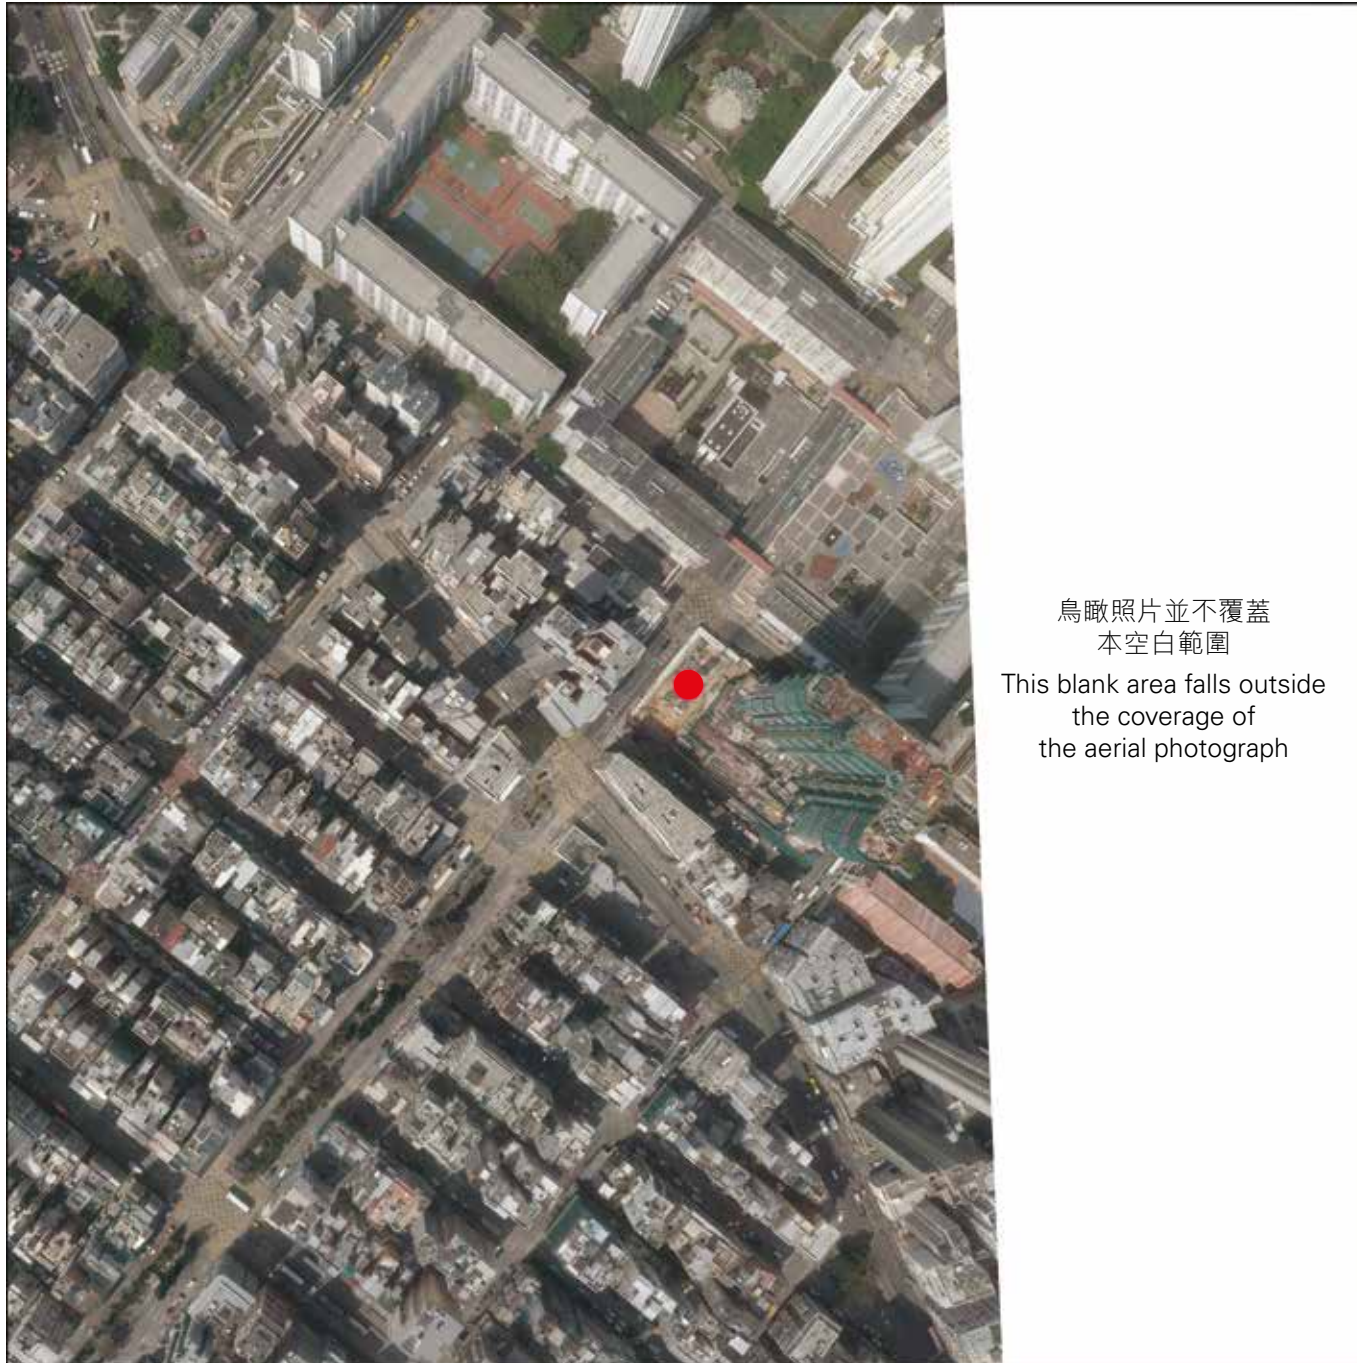

7 期數的鳥瞰照片 AERIAL PHOTOGRAPH OF THE PHASE

鳥瞰照片並不覆蓋
本空白範圍

This blank area falls outside
the coverage of
the aerial photograph

● 期數的位置
Location of the Phase

摘錄自地政總署測繪處於2024年3月20日在深水埗2,000呎飛行高度拍攝之鳥瞰照片，照片編號為E222052C。

Adopted from part of the aerial photograph taken by the Survey and Mapping Office of the Lands Department at a flying height of 2,000 feet in Sham Shui Po, photo no. E222052C, dated 20 March 2024.

地圖由空間數據共享平台提供，香港特別行政區政府為知識產權擁有人。

7

期數的鳥瞰照片 AERIAL PHOTOGRAPH OF THE PHASE

鳥瞰照片並不覆蓋
本空白範圍

This blank area falls outside
the coverage of
the aerial photograph

摘錄自地政總署測繪處於2024年3月20日在深水埗2,000呎飛行高度拍攝之鳥瞰照片，照片編號為E222050C。

Adopted from part of the aerial photograph taken by the Survey and Mapping Office of the Lands Department at a flying height of 2,000 feet in Sham Shui Po, photo no. E222050C, dated 20 March 2024.