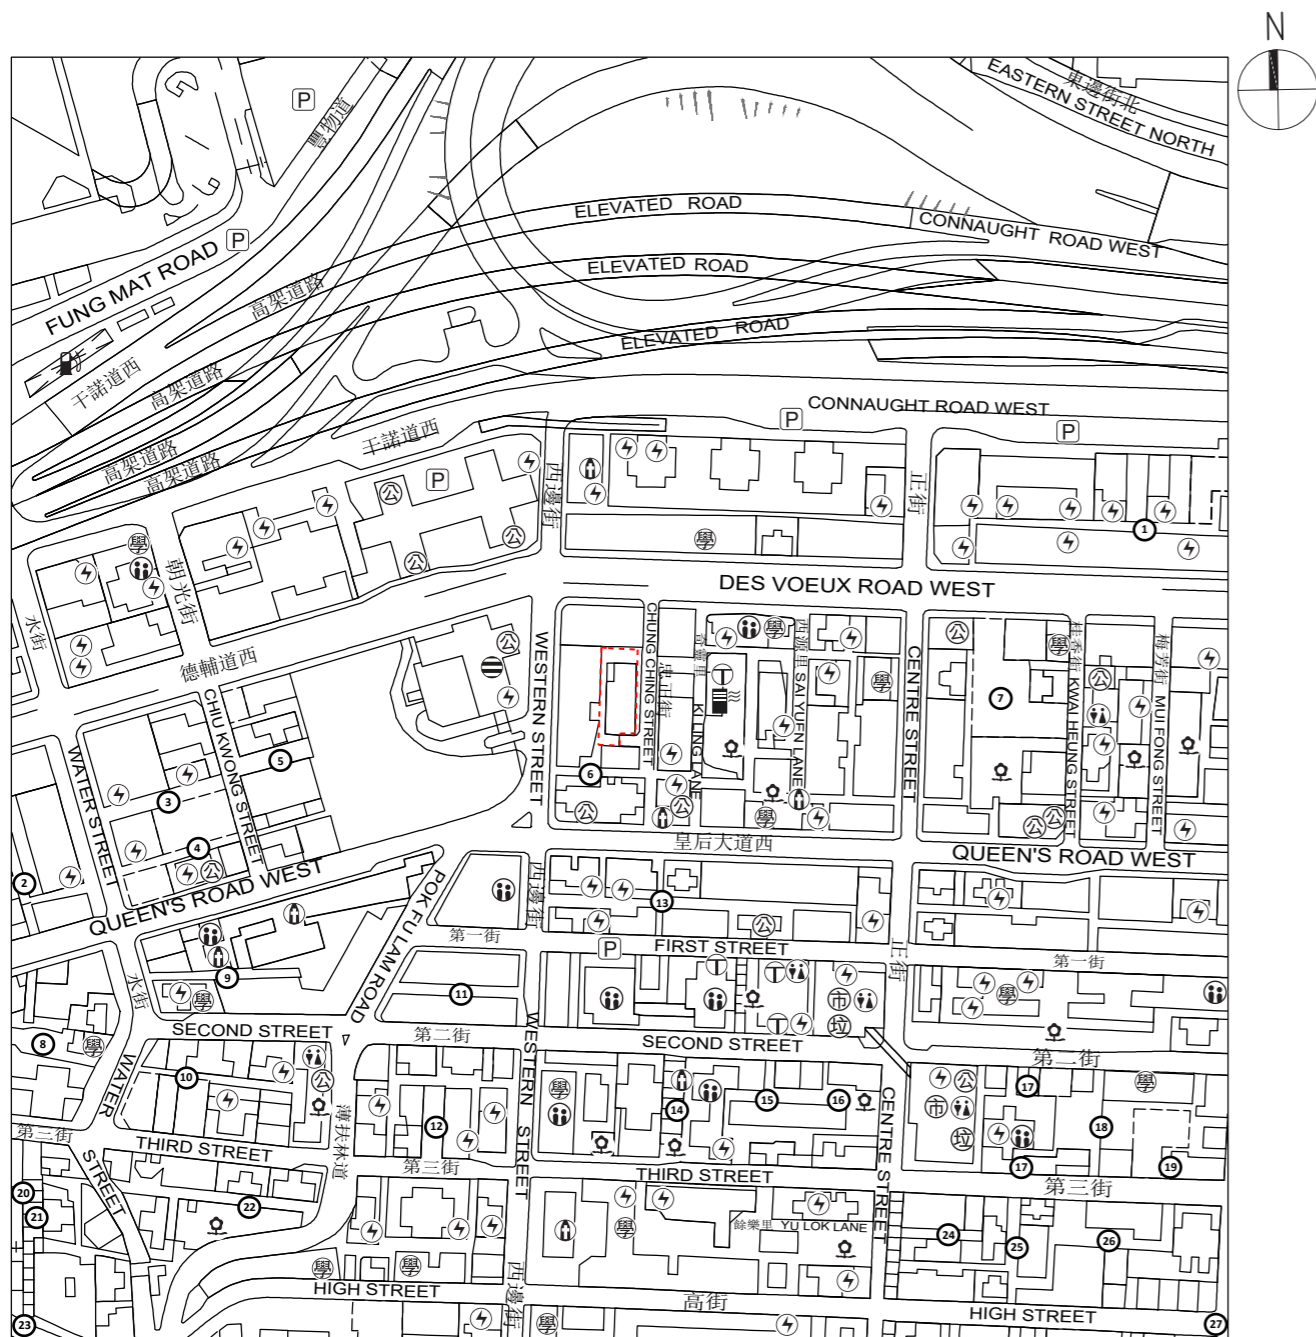

# 6 發展項目的所在位置圖 LOCATION PLAN OF THE DEVELOPMENT

發展項目的位置  
The Location of the Development

比例：0米 / M  
Scale: 250米 / M

資料 / 地圖 / 鳥瞰照片由空間數據共享平台提供，香港特別行政區政府為知識產權擁有人。  
The Data/Map/Aerial Photograph is/are provided by the CSDI Portal and intellectual property rights are owned by the Government of the HKSAR.

上述位置圖參考測繪圖編號 T11-SW-A，經修正處理。  
The above location plan is made with reference to Survey Sheet No. T11-SW-A with adjustments where necessary.

於發展項目的所在位置圖未能顯示之街道中英文全名：  
Street names in Chinese and English not shown in full in the location plan of the Development:

- |                          |                           |                         |                           |
|--------------------------|---------------------------|-------------------------|---------------------------|
| ① 鹹魚街<br>HAM YU STREET   | ⑧ 毓秀里<br>YUK SAU LANE     | ⑮ 德星里<br>TAK SING LANE  | ⑳ 玫瑰里<br>ROSE LANE        |
| ② 安寧里<br>ON NING LANE    | ⑨ 三多里<br>SAM TO LANE      | ⑯ 參核里<br>DAVID LANE     | ㉑ 薄扶林道<br>POK FU LAM ROAD |
| ③ 荔安里<br>LAI ON LANE     | ⑩ 譚里<br>TAM LANE          | ⑰ 元福里<br>UN FUK LANE    | ㉒ 長安里<br>CHEUNG ON LANE   |
| ④ 西興里<br>SAI HING LANE   | ⑪ 西華里<br>SAI WA LANE      | ⑱ 匯安里<br>UI ON LANE     | ㉓ 兩儀坊<br>LEUNG I FONG     |
| ⑤ 兆祥坊<br>SIU CHEUNG FONG | ⑫ 福壽里<br>FUK SAU LANE     | ⑲ 郭興里<br>KWOK HING LANE | ㉔ 元勝里<br>UN SHING LANE    |
| ⑥ 石棧里<br>SHEK CHAN LANE  | ⑬ 亞厘架巷<br>ALGAR COURT     | ㉀ 由義里<br>YAU YEE LANE   | ㉕ 東邊街<br>EASTERN STREET   |
| ⑦ 崇慶里<br>SUNG HING LANE  | ⑭ 常豐里<br>SHEUNG FUNG LANE | ㉁ 居仁里<br>KUI YAN LANE   |                           |