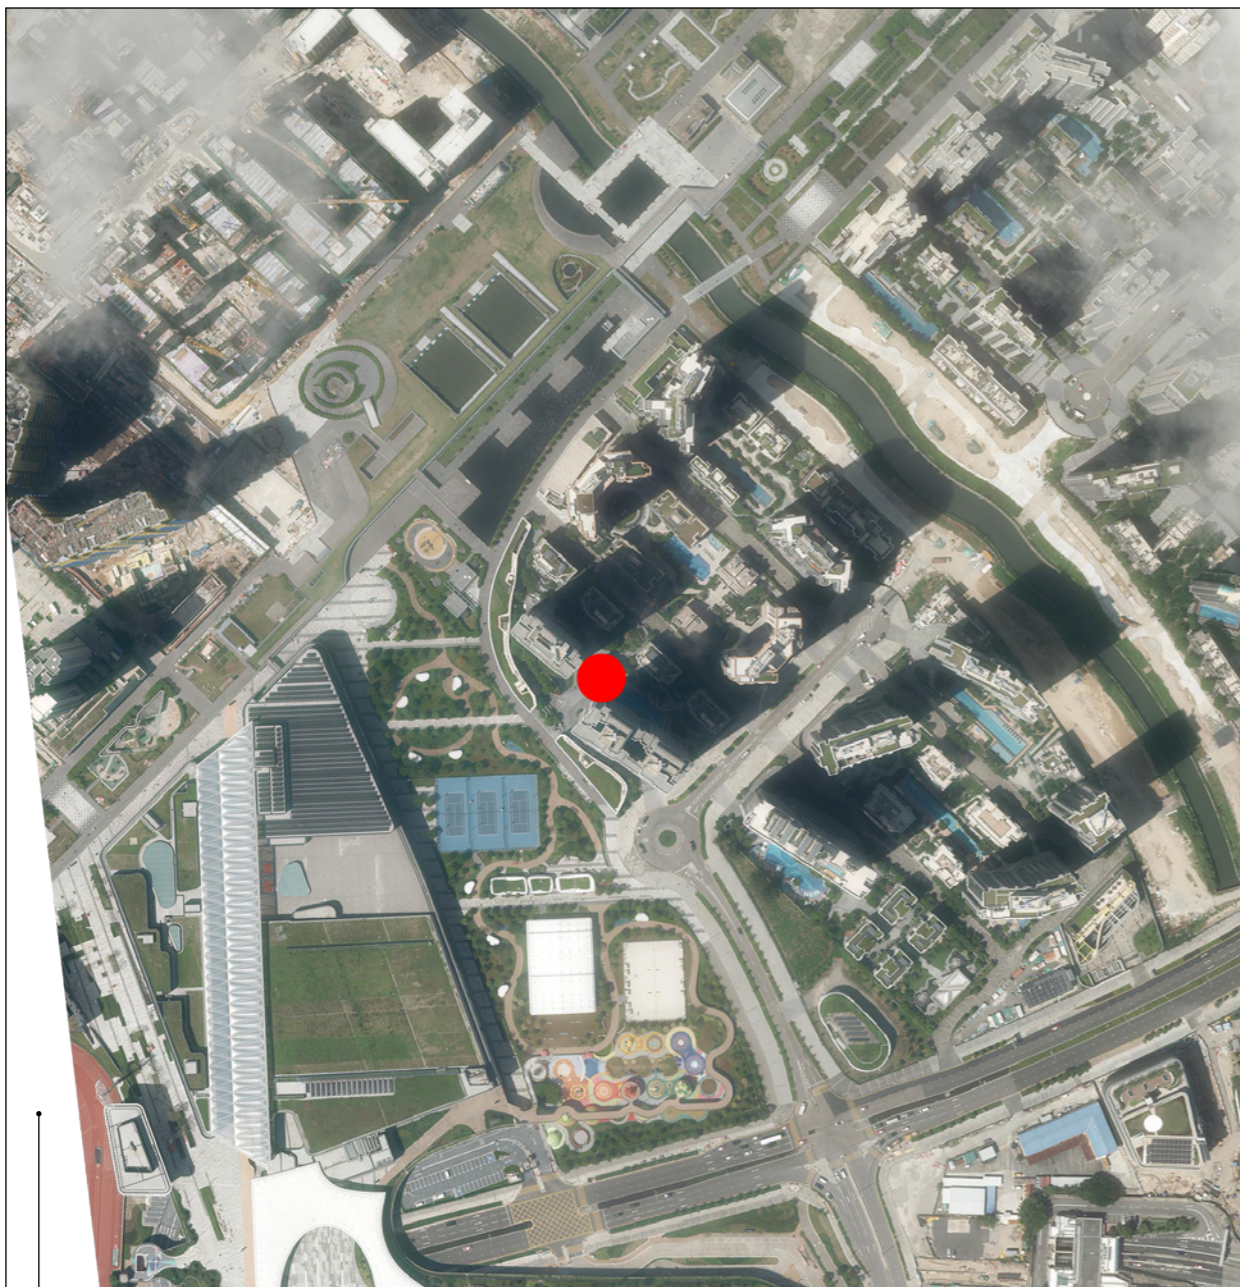

## 7 期數的鳥瞰照片 AERIAL PHOTOGRAPH OF THE PHASE

摘錄自地政總署測繪處於2025年1月7日在啓德3,000呎飛行高度拍攝之鳥瞰照片，編號為E248433C。  
Adopted from part of the aerial photograph taken by the Survey and Mapping Office of Lands Department at a flying height of 3,000 feet in Kai Tak. Photo No. E248433C, dated 7th January 2025.

備註：因技術性問題，此鳥瞰照片所顯示的範圍超過《一手住宅物業銷售條例》的規定。  
Note: Due to technical reasons, this aerial photograph has shown more than the area required under the Residential Properties (First-hand Sales) Ordinance.

● 期數的位置  
Location of the Phase

# 7 期數的鳥瞰照片 AERIAL PHOTOGRAPH OF THE PHASE

關乎期數的鳥瞰照片並不覆蓋本空白範圍

This blank area falls outside the coverage of aerial photograph of the phase

摘錄自地政總署測繪處於2025年9月13日在啓德6,900呎飛行高度拍攝之鳥瞰照片，編號為E261376C。

Adopted from part of the aerial photograph taken by the Survey and Mapping Office of Lands Department at a flying height of 6,900 feet in Kai Tak. Photo No. E261376C, dated 13th September 2025.