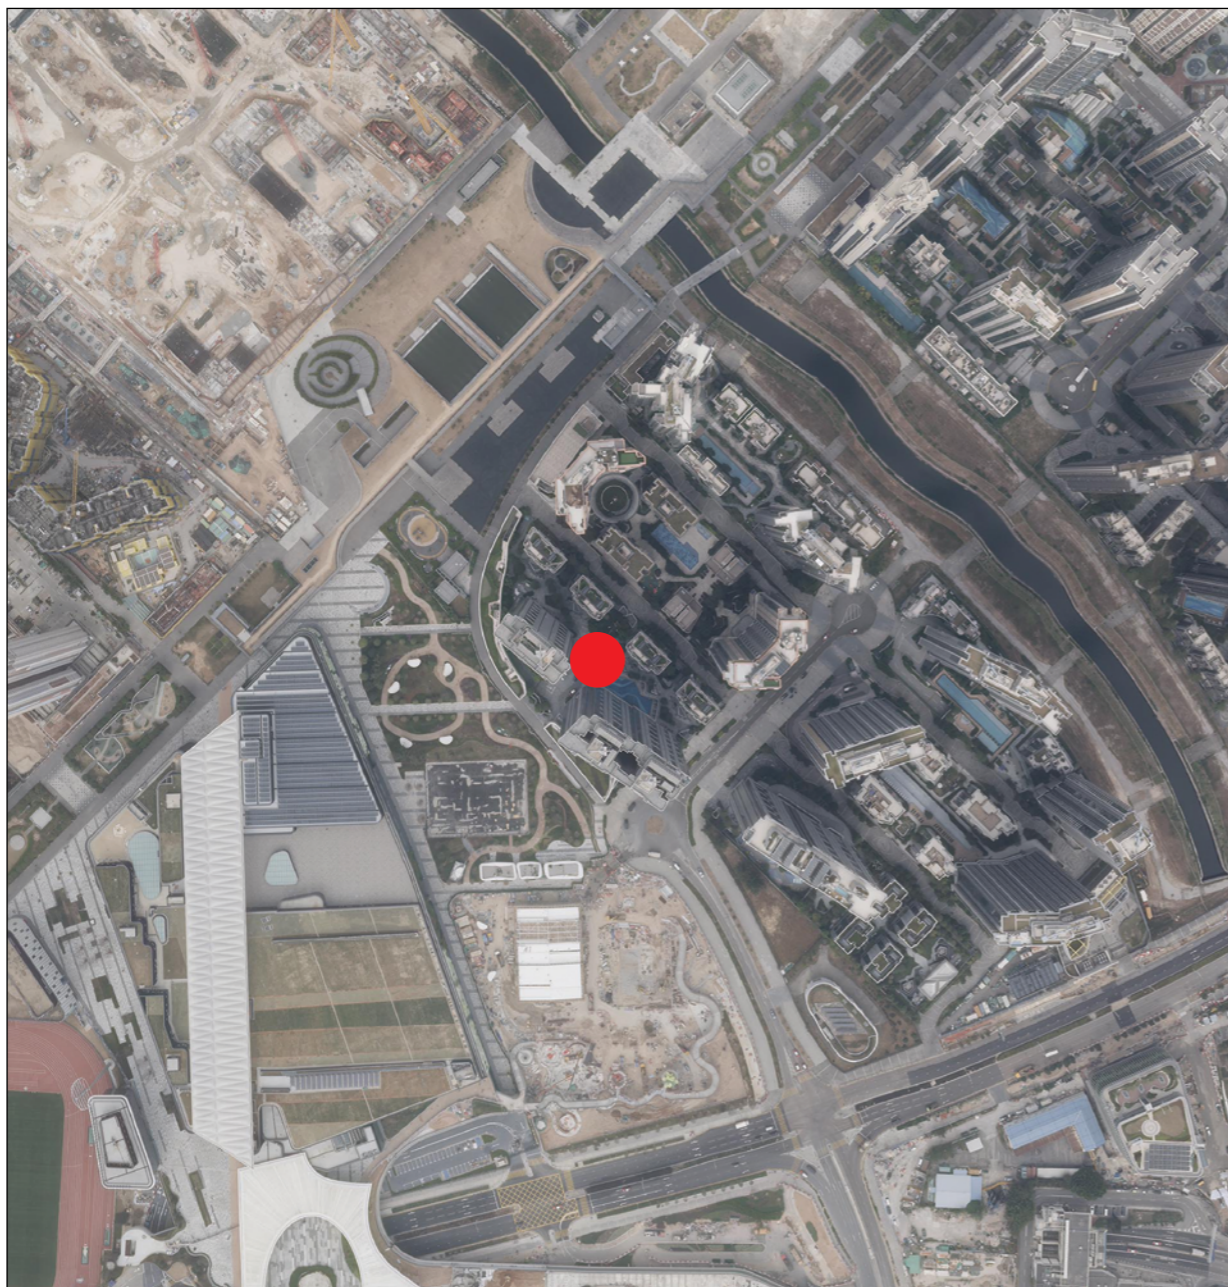

## 7 期數的鳥瞰照片 AERIAL PHOTOGRAPH OF THE PHASE

摘錄自地政總署測繪處於2025年1月7日在啓德3,000呎飛行高度拍攝之鳥瞰照片，編號為E248433C。  
Adopted from part of the aerial photograph taken by the Survey and Mapping Office of Lands Department at a flying height of 3,000 feet in Kai Tak. Photo No. E248433C, dated 7th January 2025.

備註：因技術性問題，此鳥瞰照片所顯示的範圍超過《一手住宅物業銷售條例》的規定。  
Note: Due to technical reasons, this aerial photograph has shown more than the area required under the Residential Properties (First-hand Sales) Ordinance.

● 期數的位置  
Location of the Phase

# 7 期數的鳥瞰照片 AERIAL PHOTOGRAPH OF THE PHASE

關乎期數的鳥瞰照片並不覆蓋本空白範圍

This blank area falls outside the coverage of aerial photograph of the phase

摘錄自地政總署測繪處於2025年9月13日在啓德6,900呎飛行高度拍攝之鳥瞰照片，編號為E261376C。

Adopted from part of the aerial photograph taken by the Survey and Mapping Office of Lands Department at a flying height of 6,900 feet in Kai Tak. Photo No. E261376C, dated 13th September 2025.